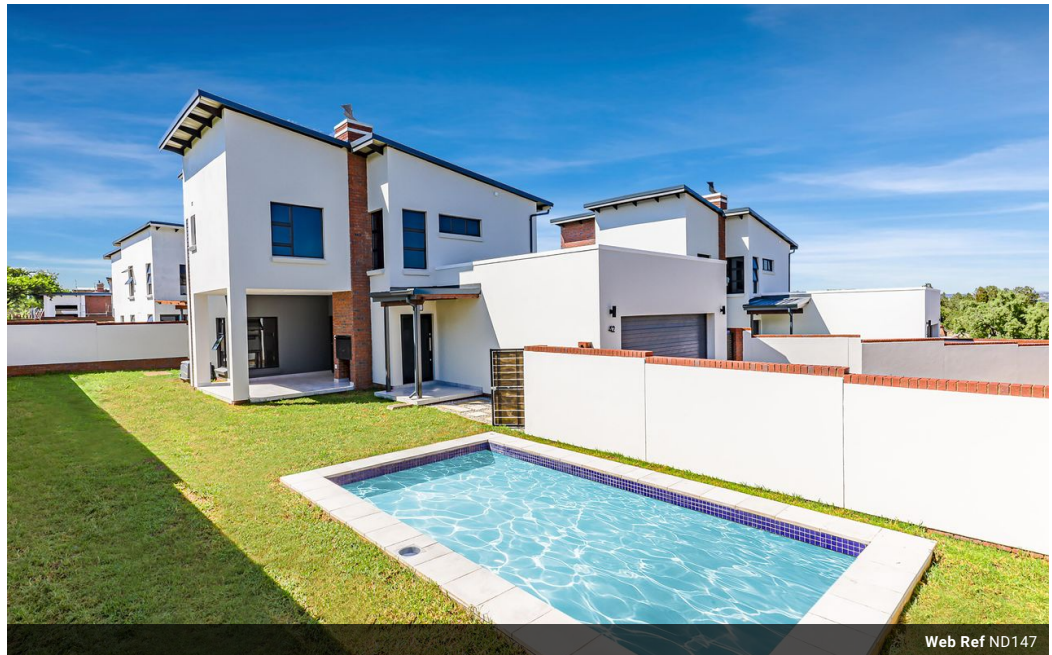

Johan Louw
083 626 6660
johanl@renico.co.za

Contact Renico Construction

011 794 1177

384 Johan Road
Cnr Taylor Road
Honeydew.
2040

Web Ref ND147

Brendavere Estate

House (1)
From R2,987,000
Size from 242m² to 242m²

New Exclusive Residential Estate in Craigavon

Last home available, Brendavere Estate is almost sold out. This exciting cluster development offers eighty-three luxury full title homes, neatly tucked away in a quiet cul de sac and embraced by extra high boundary walls and a 24 hour manned guardhouse. Each architecturally designed home offers exquisite finishes, numerous energy saving features, walled and pet friendly gardens and options to add a sparkling pool or staff accommodation. A variety of floor plans, ranging from 190 to 251 square meters, were available to clients.

Features

- ✓ Security Residential Estate in Tranquil Settings
- ✓ Architecturally Designed Homes on Large Stands
- ✓ Luxury Finishes
- ✓ Energy Saving Features